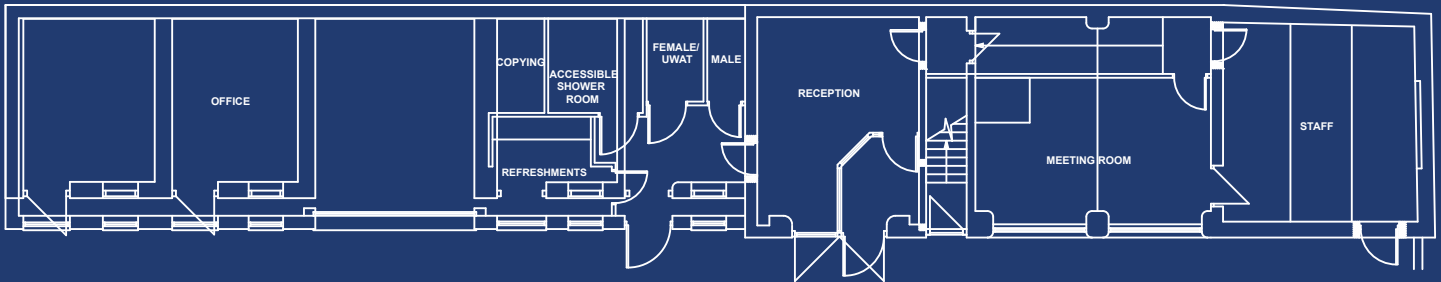

Office 1 - 2863 sq ft (266 sq m)

FIRST FLOOR

GROUND FLOOR

Manor Park Town Street, Old Malton, North Yorkshire YO17 7HB
Images for illustration purpose only.

www.manorparkbusiness.co.uk