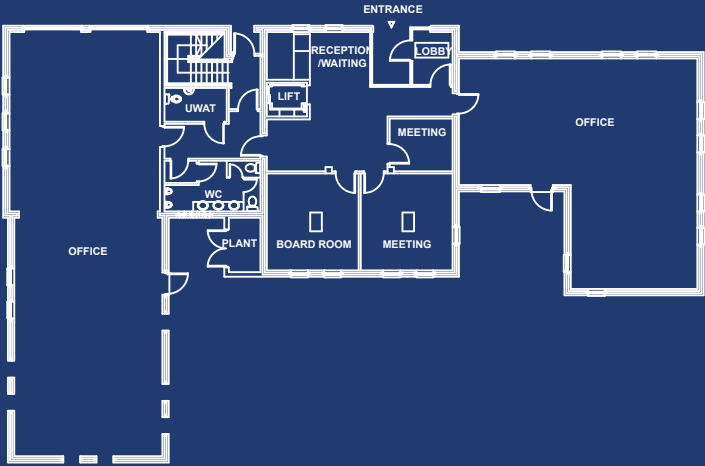

# Office 2 - 5877 sq ft (546 sq m)

GROUND FLOOR

FIRST FLOOR

**Manor Park** Town Street, Old Malton, North Yorkshire YO17 7HB  
Images for illustration purpose only.

[www.manorparkbusiness.co.uk](http://www.manorparkbusiness.co.uk)