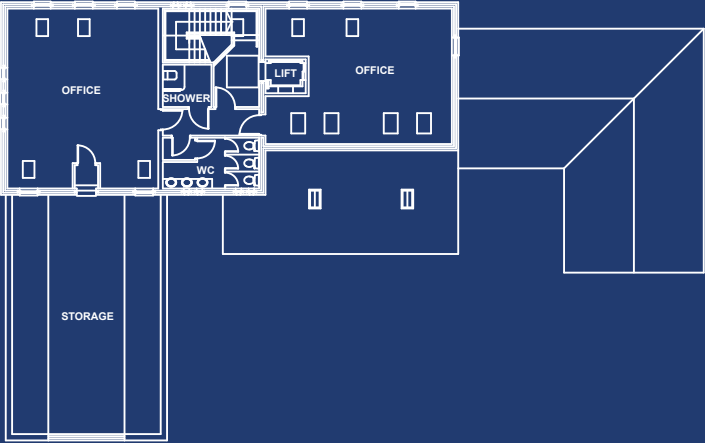

# Office 2 - 5877 sq ft (546 sq m)

GROUND FLOOR

FIRST FLOOR

**Manor Park** Town Street, Old Malton, North Yorkshire YO17 7HB  
Images for illustration purpose only.

[www.manorparkbusiness.co.uk](http://www.manorparkbusiness.co.uk)