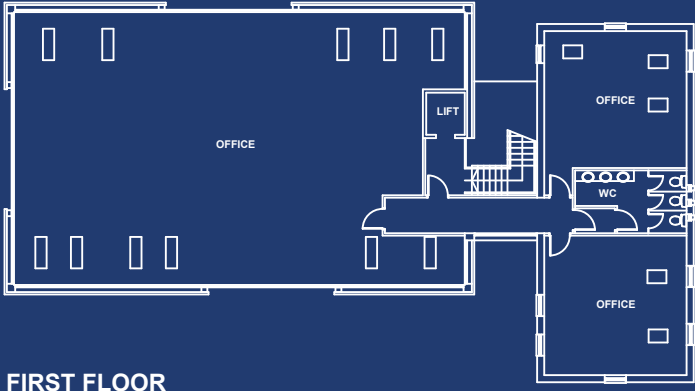

Office 4 - 7028 sq ft (653 sq m)

GROUND FLOOR

FIRST FLOOR

Manor Park Town Street, Old Malton, North Yorkshire YO17 7HB
Images for illustration purpose only.

www.manorparkbusiness.co.uk