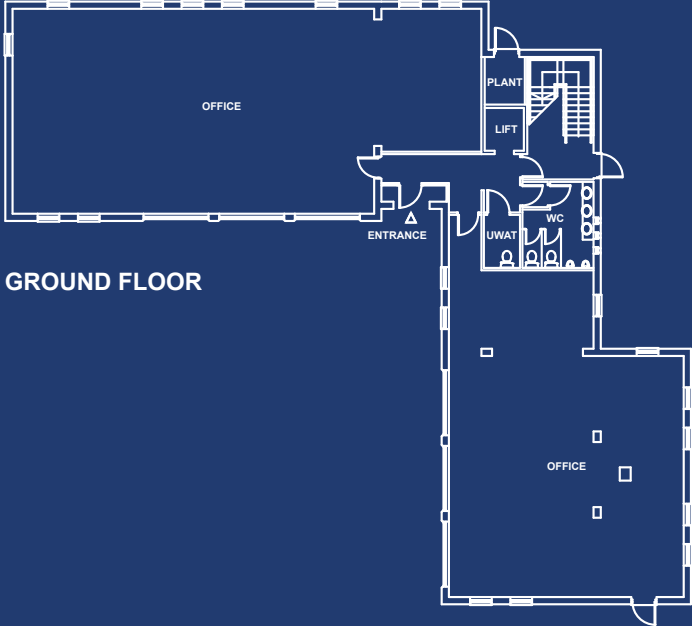

Office 5 - 6500 sq ft (604 sq m)

GROUND FLOOR

FIRST FLOOR

Manor Park Town Street, Old Malton, North Yorkshire YO17 7HB
Images for illustration purpose only.

www.manorparkbusiness.co.uk